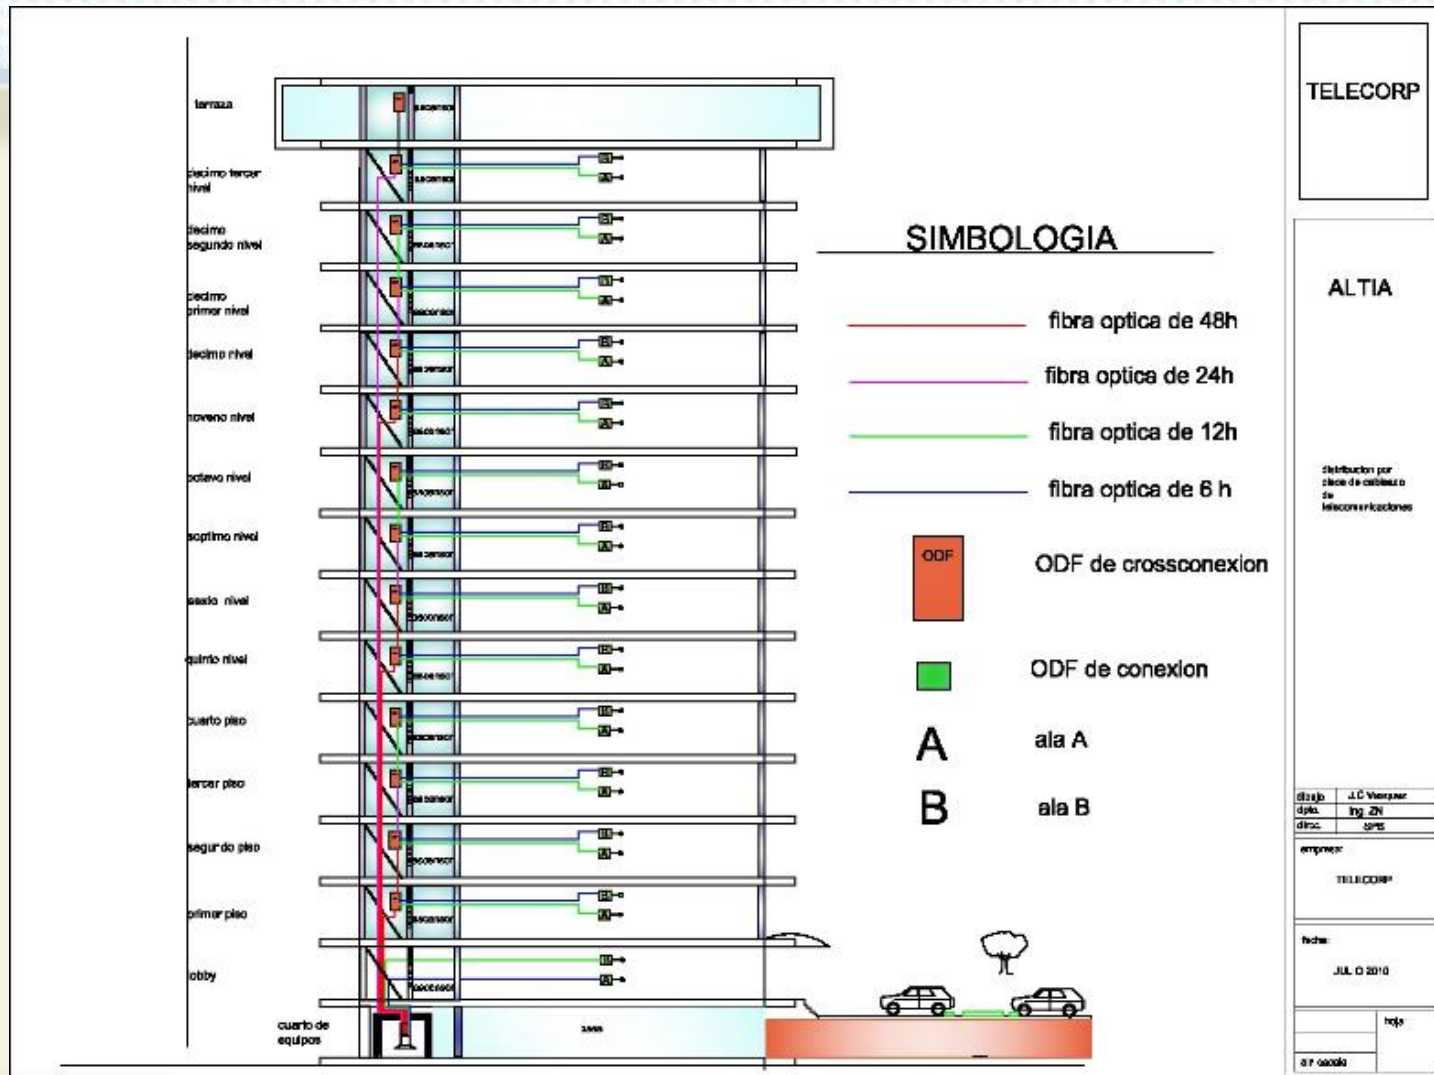

Infrastructure at Altia Business Park