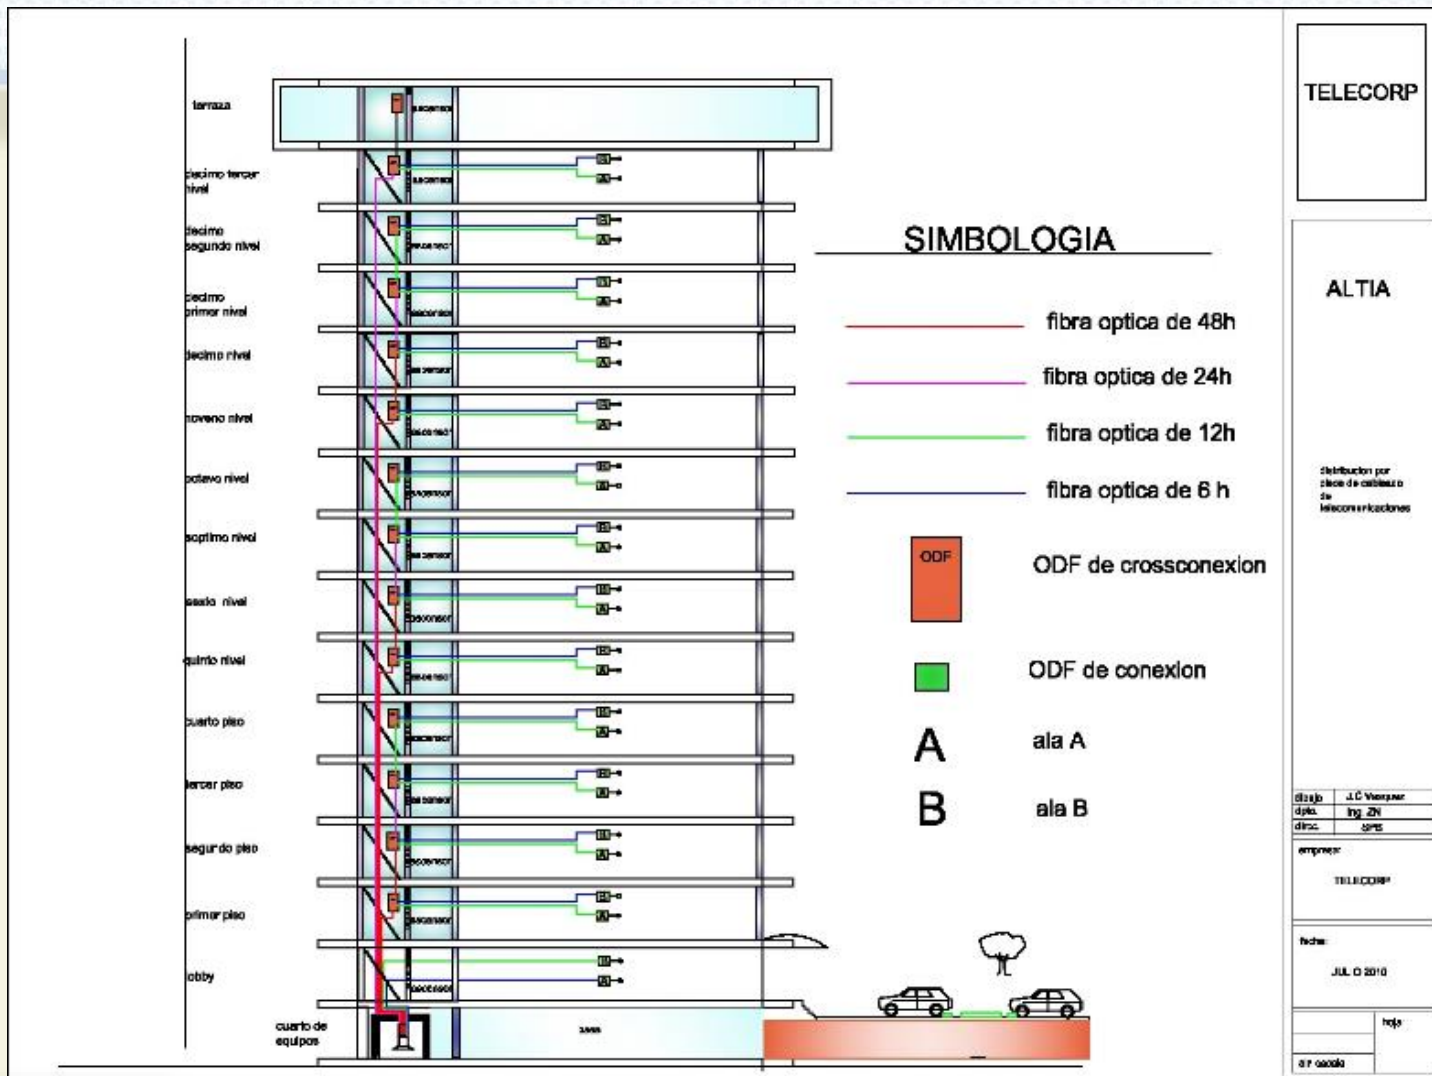

Infrastructure at Altia Business Park